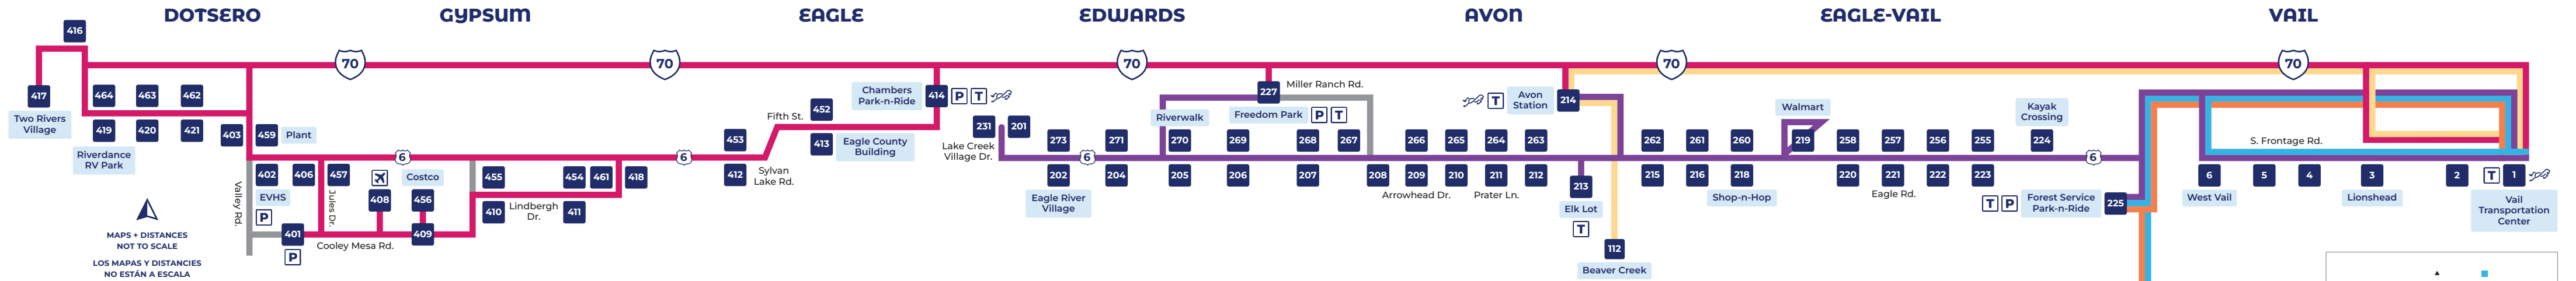

# ROUTE MAP / MAPA DE RUTA

MAPS + DISTANCES NOT TO SCALE  
LOS MAPAS Y DISTANCIAS NO ESTÁN A ESCALA

## Free rides versus paid fares

Core Transit passengers love catching free rides along all our routes. However, if your journey takes you to or from Eagle County Regional Airport (EGE), Gypsum, or Leadville, fares are still required for these stops. Just have your fare ready to make your adventure as easy as possible.

## Viajes gratis versus tarifas pagadas

A los pasajeros de Core Transit les fascina viajar gratis en todas nuestras rutas. Sin embargo, el viaje hacia o desde el Aeropuerto Regional de Eagle (EGE), Gypsum o Leadville, requiere un pago. Ten listo el monto a pagar para facilitar tu viaje.

## KEY / SÍMBOLOS

- Valley Route
- Highway 6 Route
- Minturn Route
- Leadville Route
- Vail/Beaver Creek Express Route
- 417 Numbered bus stops
- T Transfer point
- P Park-n-Ride location
- ✈ Eagle County Regional Airport
- Bustang